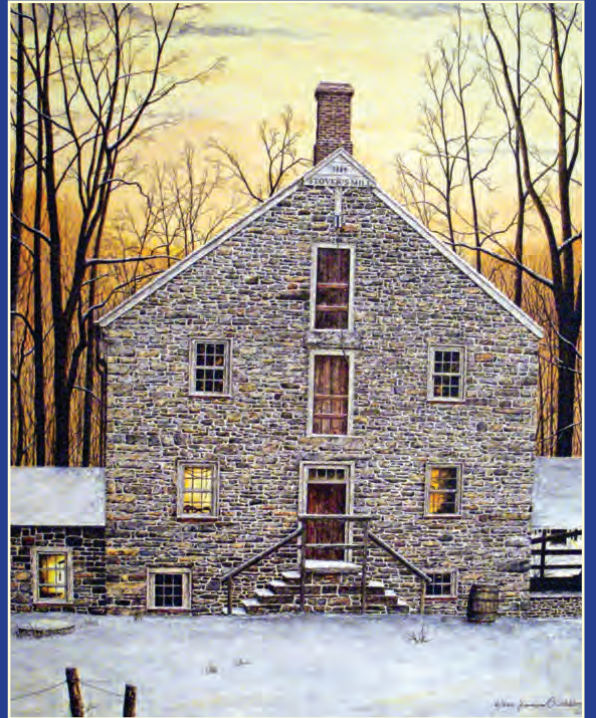

Countryside Gallery & Custom Frame Design

2 SOUTH STATE ST, NEWTOWN, PA | Countryside-frames.com | 215.968.2246

proudly presents renowned Bucks County artist...

JAMES REDDING

FRIDAY, DECEMBER 11, 2009 AT 6:30PM

*Come meet the artist and view his work.
Prints and originals will be available for purchase.
Wine and light refreshments will be served.*

COUNTRYSIDE is your gateway to beautiful artwork and unmatched quality in custom frame design!